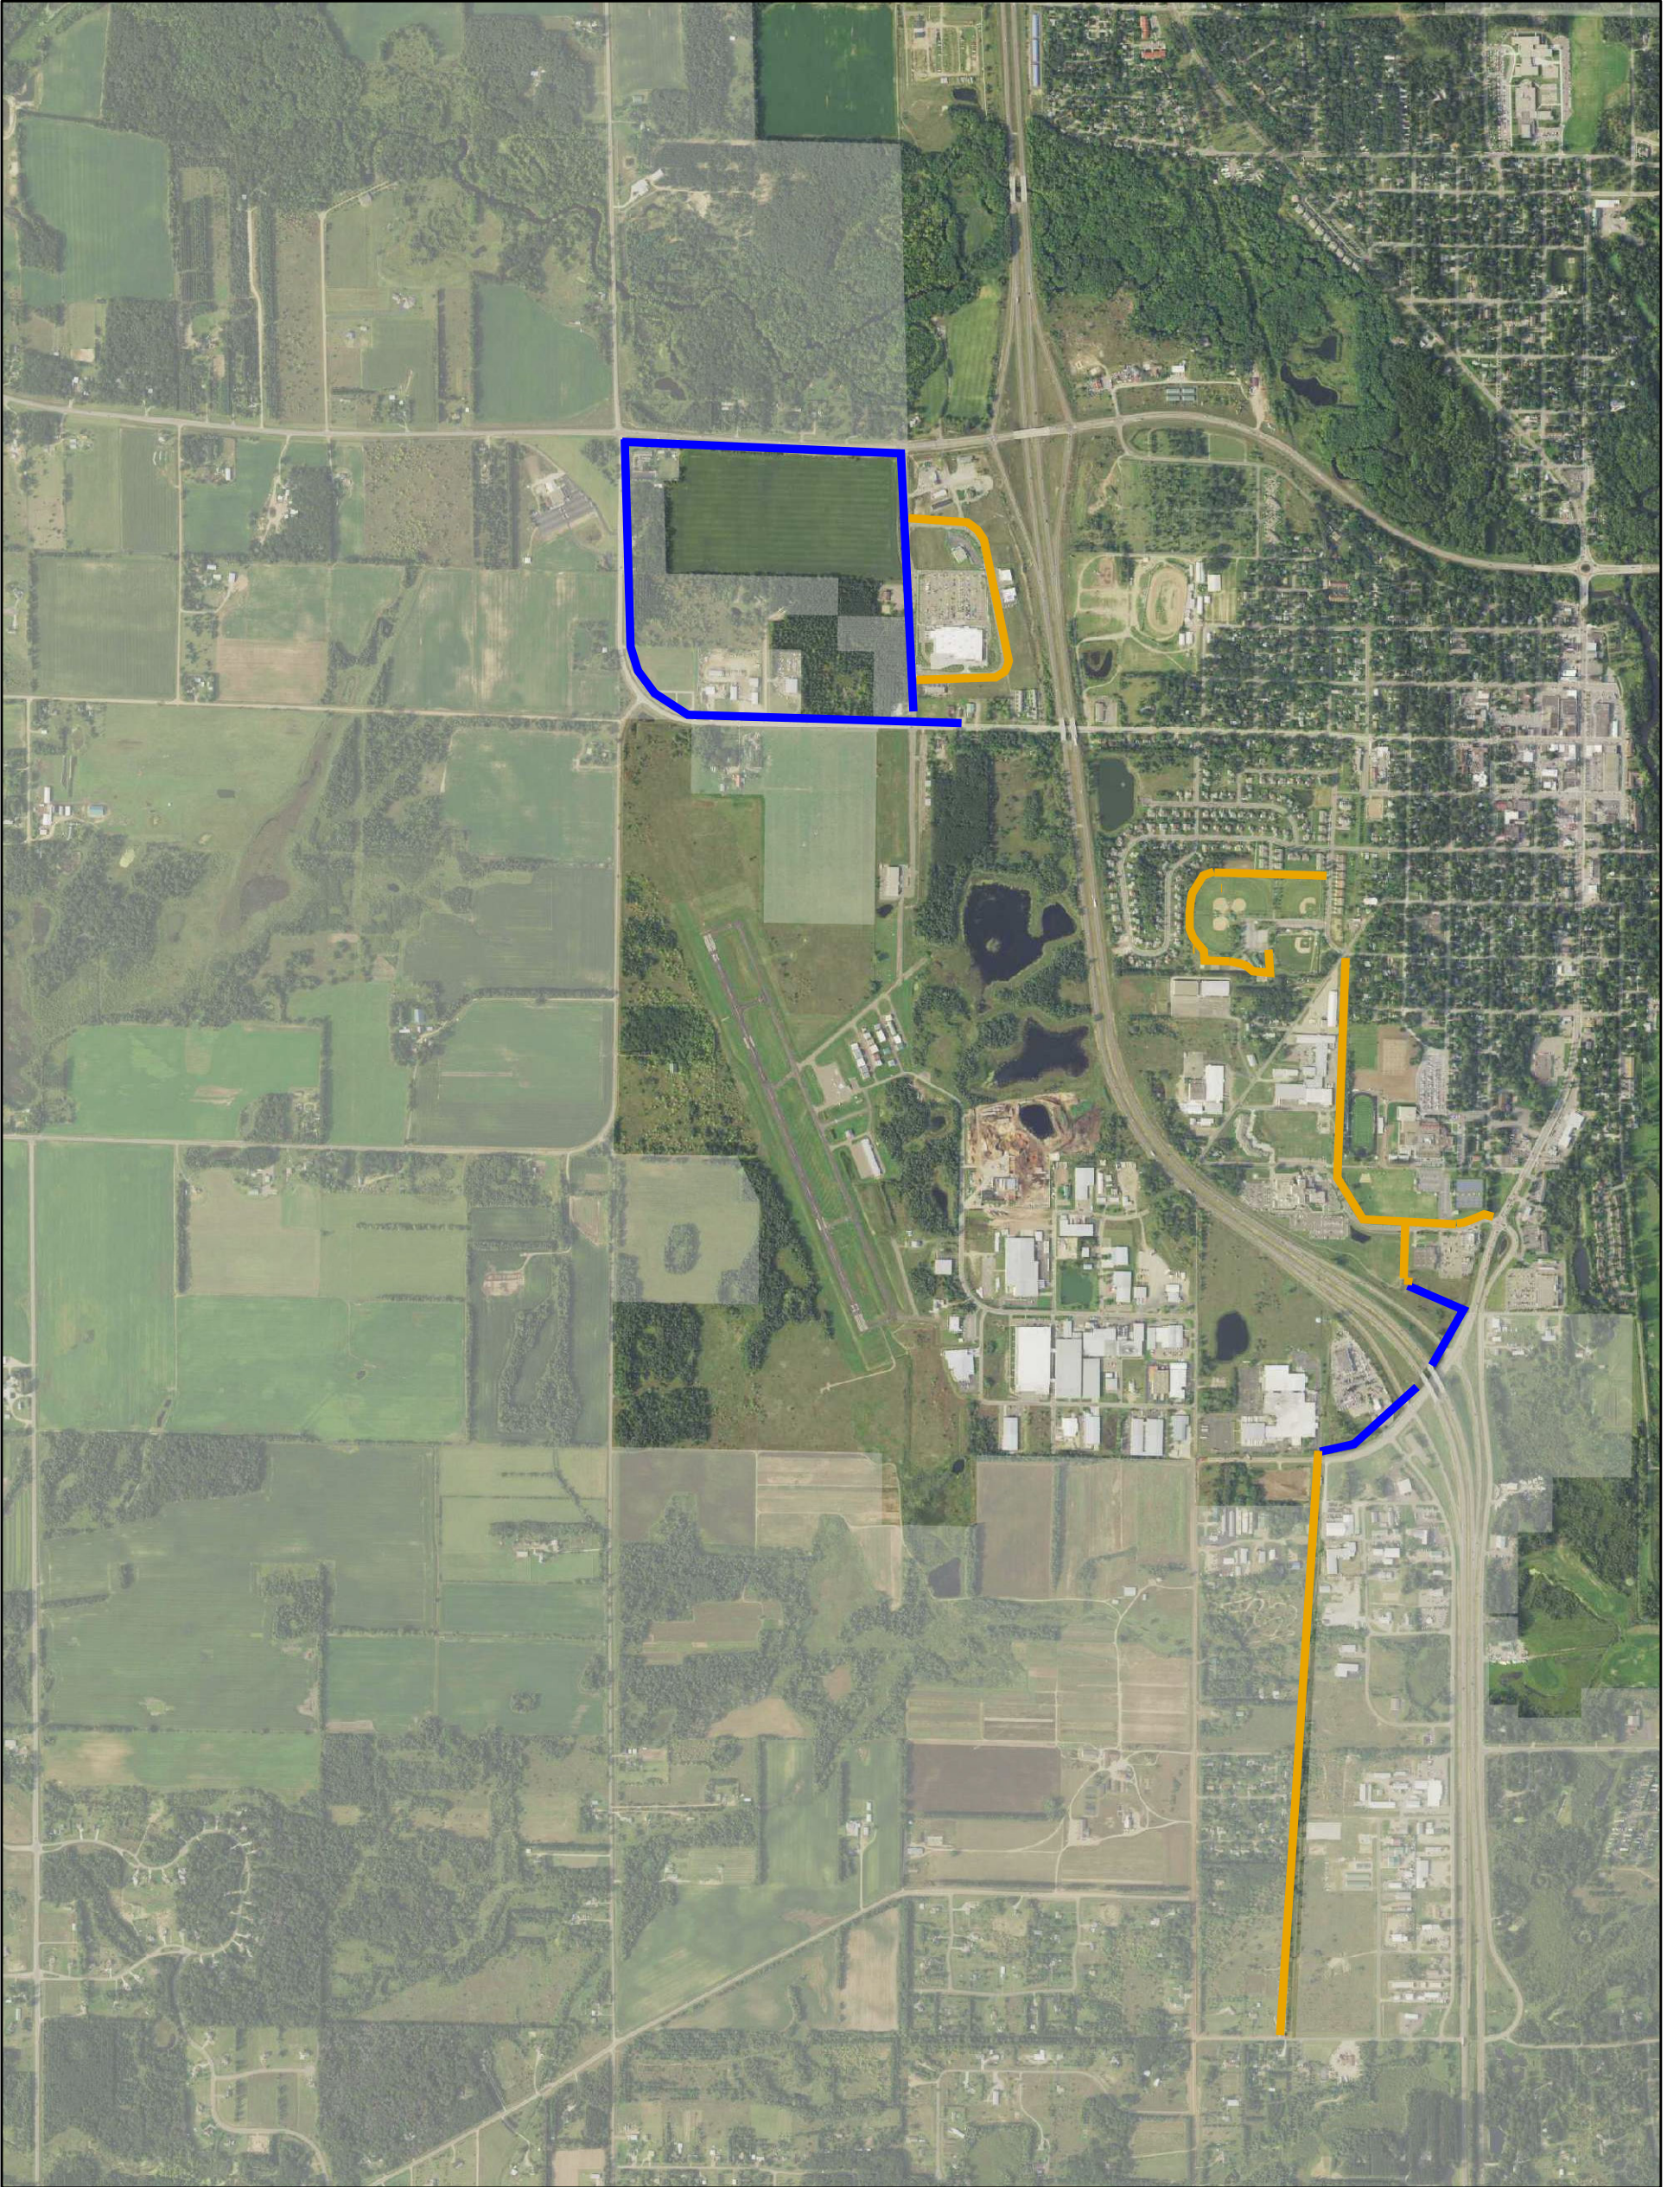

# Trails

1 in = 1,505 ft

N  
August 17, 2020  
Map Powered By DataLink